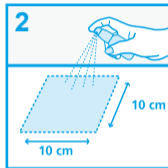

Clean Card PRO

MODEL CHART

133240-6

10 cm

Just spray, wipe and read!

AIDIAN